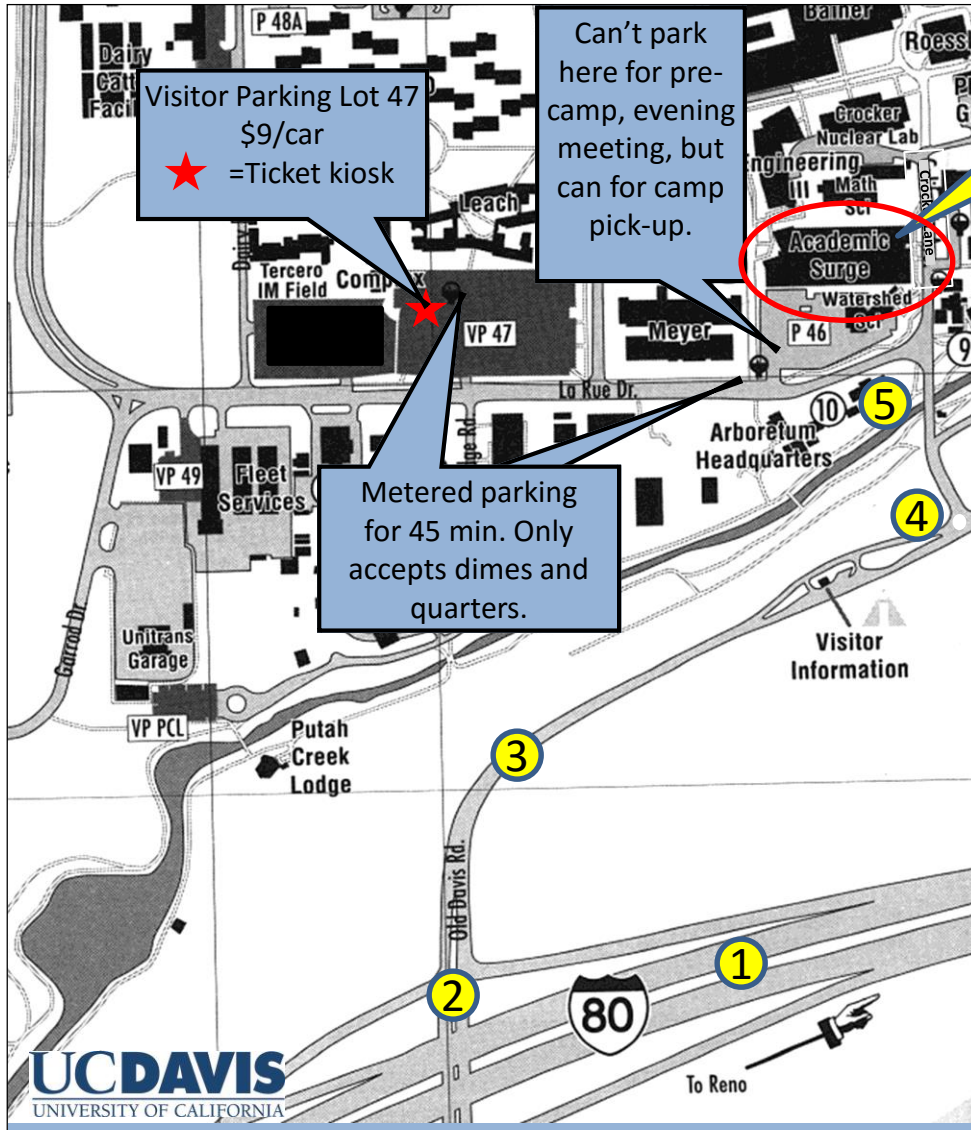

Directions to Bio Boot Camp by car

Bio Boot Camp Meeting

Thursday, June 9

6:00-7:00 pm

**1375 Academic Surge Building
UC Davis campus**

Driving Directions

- 1 Take I-80 to Davis
- 2 Take the **UC Davis/Mondavi exit (exit 71)** toward UC Davis
- 3 Drive **north** on Old Davis Rd. towards the university
- 4 After the Visitor Info Booth, enter the traffic circle and take the 2nd road (north) towards La Rue Dr. This road becomes Crocker Ln. *
- 5 Turn **left** onto La Rue Dr. to find parking – see map for options.

*For handicap or free 30-minute parking, drive straight on Crocker Ln. Academic Surge is the second building on the left. **There are 2 spots along Crocker Lane and 3 at the loading dock between Academic Surge & Watershed Science.**

Academic Surge houses both the Bohart Museum and the Museum of Wildlife & Fish Biology.