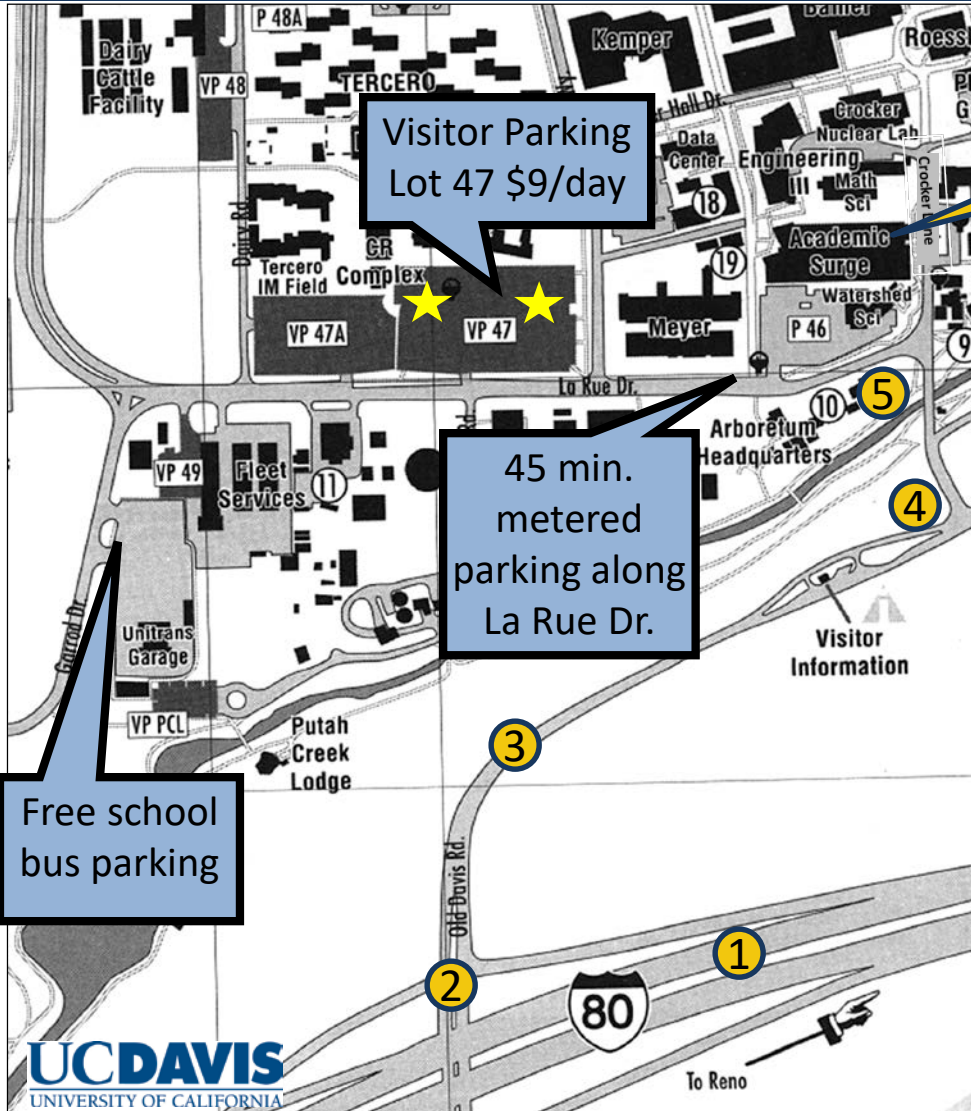

How do you get to the Bohart by car?

BOHART
Museum of Entomology
University of California, Davis

**1124 Academic Surge Building
UC Davis campus**

Driving Directions

- 1 Take I-80 to Davis
- 2 Take the **UC Davis/Mondavi exit (exit 71)** toward UC Davis
- 3 Drive **north** on Old Davis Rd. towards the university
- 4 After the Visitor Info Booth, enter the traffic circle and take the 2nd exit (north) towards La Rue Rd. This road becomes Crocker Ln. *
- 5 Turn **left** onto La Rue Rd. to find parking – see map for options.

*For free, handicap parking or limited 30-minute parking, drive straight on Crocker Ln. Academic Surge is the second building on the left.

★ Parking ticket kiosks

Questions? Call the Bohart Museum at (530) 752-0493