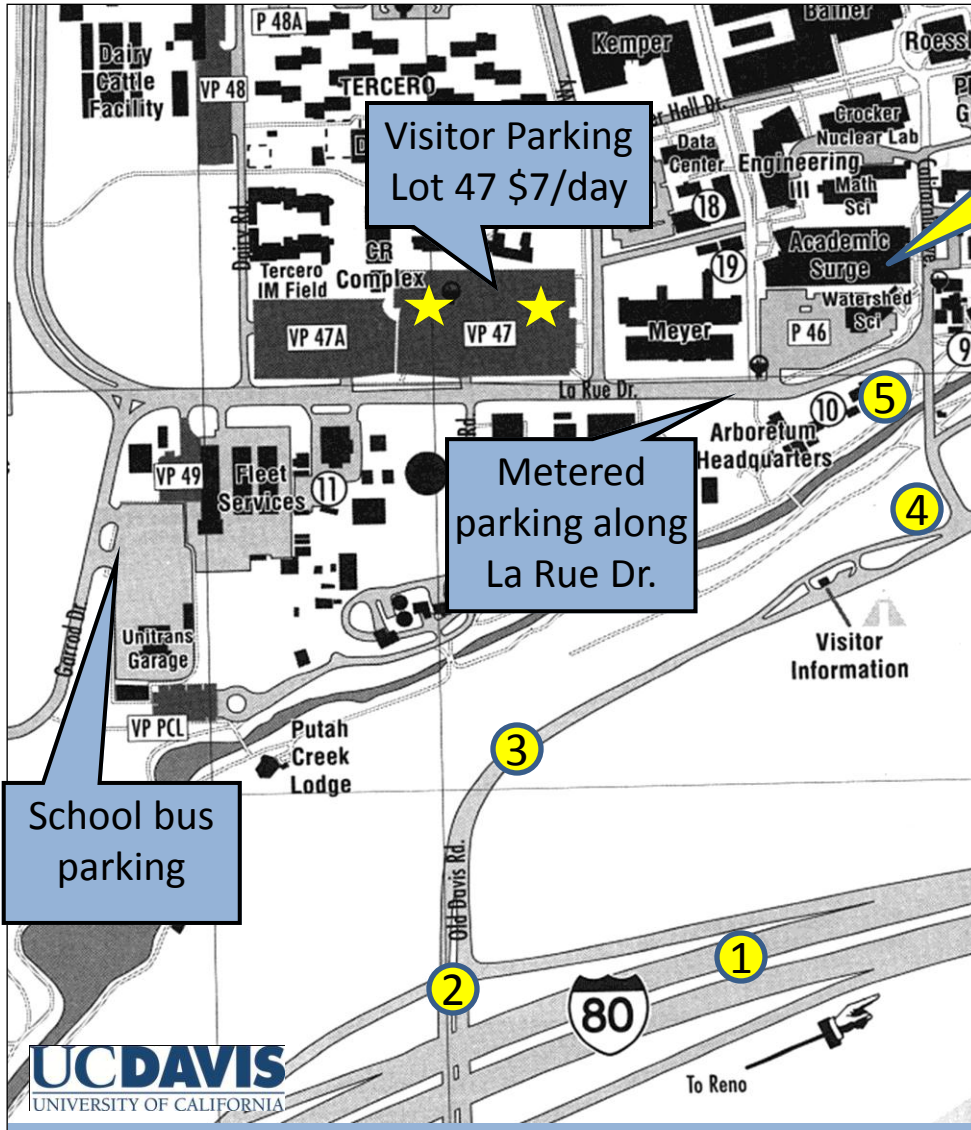

How do you get to the Bohart by car?

**BOHART MUSEUM
OF ENTOMOLOGY**

**1124 Academic Surge Building
UC Davis campus**

Driving Directions

- 1 Take I-80 to Davis
- 2 Take the **UC Davis/Mondavi exit (exit 71)** toward UC Davis
- 3 Drive **north** on Old Davis Rd. towards the university
- 4 After the Visitor Information Booth, enter the traffic circle and take the second road (north). This road becomes California Ave. *
- 5 Turn **left** onto La Rue Rd. to find parking – see map for options.

*For drop-offs or limited 30-minute parking, drive straight on California Ave. Academic Surge is the second building on the left.

 Parking ticket kiosks

Questions? Call the Bohart Museum at (530) 752-0493